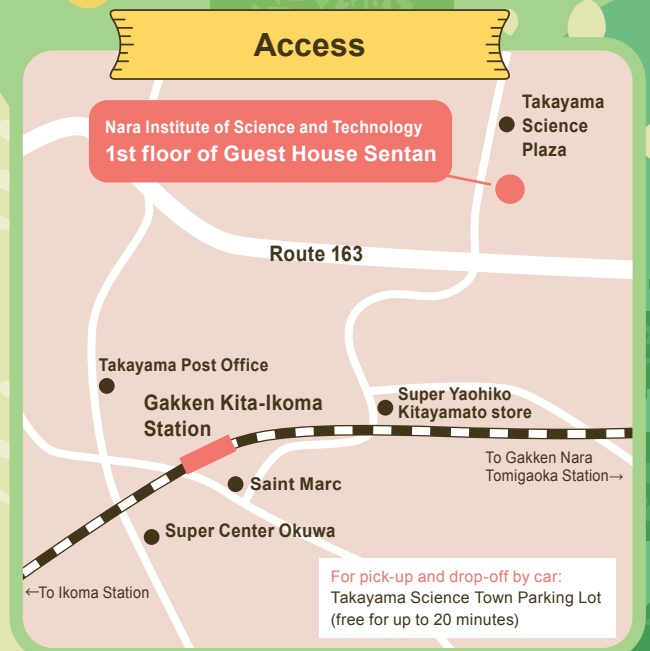

How to apply

Please check the details below.

Application form for faculty, staff, and students at NAIST

Application form for those who live in Ikoma City

On-campus daycare center licensed by Ikoma City

NAIST daycare Scitech

Found by National University Corporation Nara Institute of Science and Technology

Outsourced to Social Welfare Corporation Kitayamato-hoikuen
<https://www.naist.jp/facilities/institution/scitech.html>

[Inquiries]

Diversity and Inclusion Office,
Nara Institute of Science and Technology
Email: diversity@ml.naist.ac.jp

Please contact Ikoma City for information on community quota enrollment.